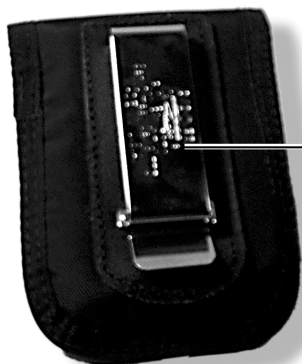

ECH₂O CHECK

Measure water content in the field.

PORTABLE MONITORING of your low-cost ECHO probes has never been easier.

Decagon's hand-held meter provides a convenient readout for the field. Simply plug in the 3.5mm connector from ECHO probe and push the button on ECHO Check to get an instantaneous reading.

Readings are displayed in units of volume percent (cm/m), inches per foot (in/ft), or millivolts.

- ◆ Quick Readout
- ◆ Lightweight & Portable
- ◆ Accuracy 3%

◆ One year warranty parts and labor.

DECAGON

950 NE Nelson Court
Pullman, Washington 99163

800-755-2751

fax 509-332-5158

echocheck@decagon.com

www.decagon.com/echocheck

- ◆ New water content for scientists and irrigation field personnel.

Measure water content in the field.

Carrying case included.

Belt clip

◆ Heavy-duty man-made fabric. Highly abrasion and puncture resistant suitable for field use.

Velcro closure

ECHO probe benefits:

- 1** High resolution allows daily or hourly tracking of water use.
- 2** Voltage output proportional to water content.
- 3** Lowest-cost dielectric water content sensor.
- 4** Low sensitivity to salt and temperature.
- 5** Very low power requirement.